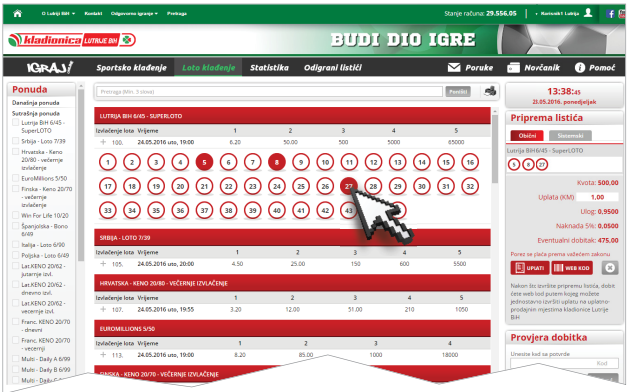

3. Odaberite LOTO izvlačenje na koje želite da se kladite. Zatim kliknite na odabrano LOTO. Otvorit će Vam se prozor u kojem odabirate željene brojeve kuglica.